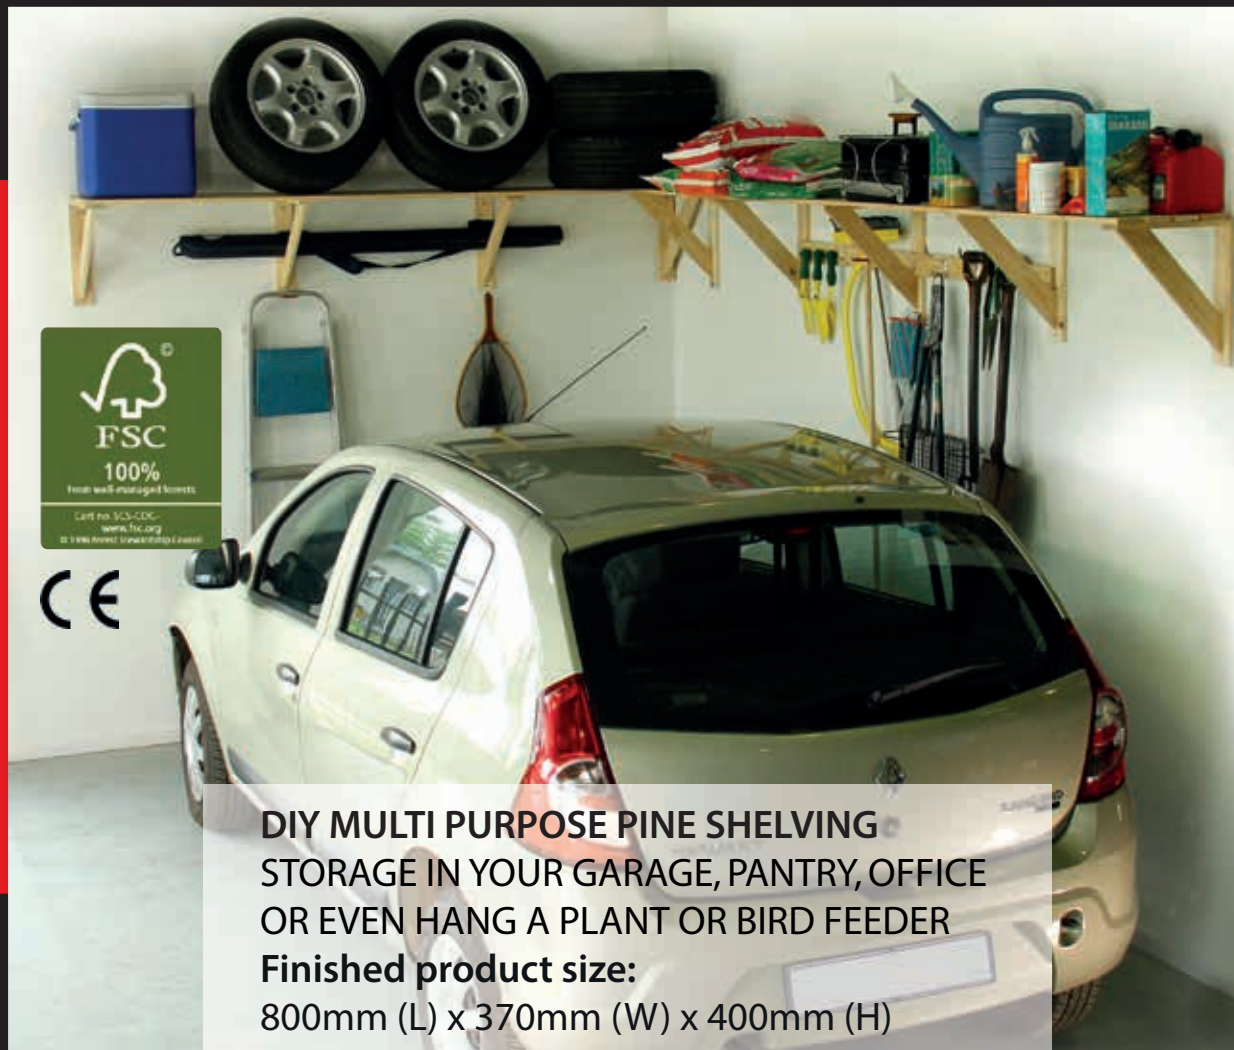

flatpack
STORAGE SOLUTIONS

Multi Purpose
**HEAVY DUTY
X-TENDA
STORAGE SHELF**

flatpack
STORAGE SOLUTIONS

2x Pack Combination

Finished product size:
800mm (L) x 370mm (W) x 400mm (H)

*Multi
Purpose*

flatpack
STORAGE SOLUTIONS

3x Pack Combination

Finished product size:
800mm (L) x 370mm (W) x 400mm (H)

**HEAVY DUTY
X-TENDA
STORAGE SHELF**

Multi Purpose
**HEAVY DUTY
X-TENDA
STORAGE SHELF**

flatpack
STORAGE SOLUTIONS

Multi Purpose

HEAVY DUTY X-TENDA STORAGE SHELF

flatpack
STORAGE SOLUTIONS

Finished product size:
800mm (L) x 370mm (W) x 400mm (H)